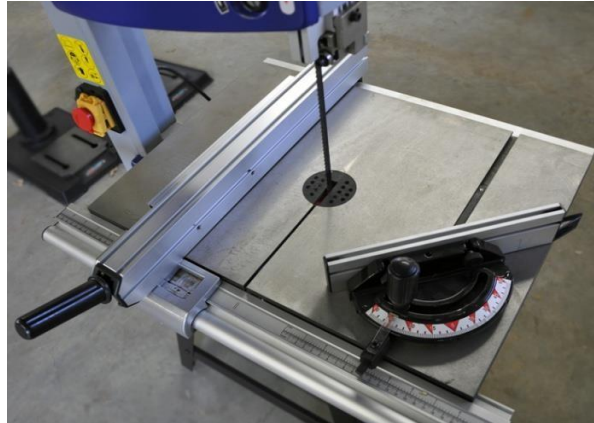

TOPLAND BAND SAW - NEW

Top quality, strong and reliable machine

MOTOR: 1kw, 220 volts

MAX CUTTING HEIGHT: 200mm

MAX CUTTING WIDTH: 350mm

- Tilting table with rip and mitre fence

THIS MACHINE HAS THE FOLLOWING
QUALITY SEALS

GOLD STANDARD

NEW MACHINE COMBINATION MACHINE

ROBUST

FULLY SERVICED

TRUSTED BRAND

READY TO GO