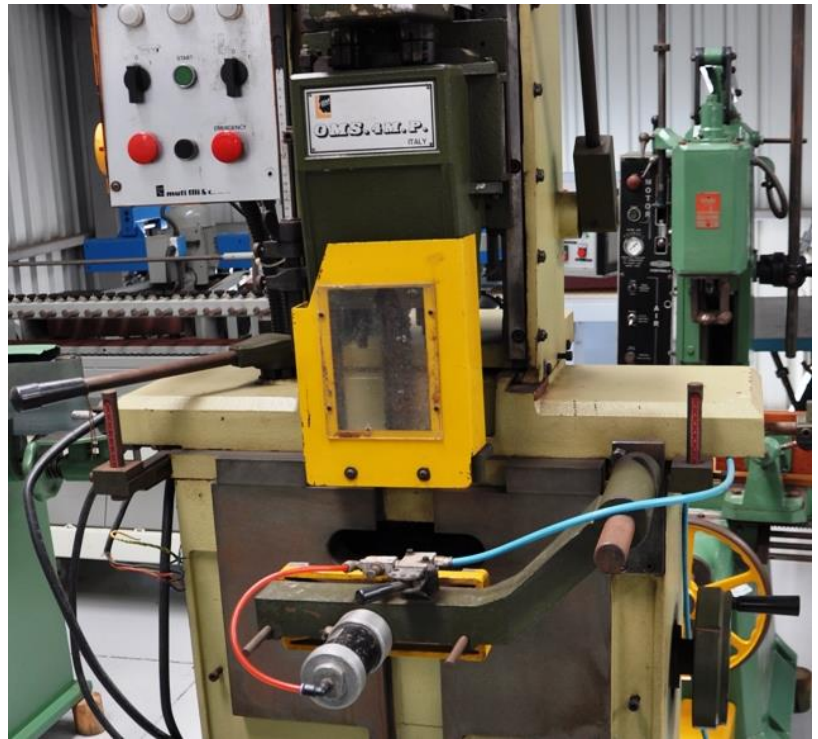

MASTERWOOD OMS 4PM OSCILLATING SQUARE BIT

Top quality, European Machine

COUNTRY OF ORIGIN: ITALY

MOTOR: 3 phase, 50hz, 380 volt

Strong and durable morticer for doors and locks

Pre- Owned machine in excellent condition and sold fully serviced

Double station morticer with automatic hold down clamps

Bottom table for morticing doors on the machine

Machine has top compound table for full adjustment of different sizes of mortice joints

THIS MACHINE HAS THE FOLLOWING
QUALITY SEALS

GOLD STANDARD

NEW MACHINE

COMBINATION MACHINE

ROBUST

FULLY SERVICED

TRUSTED BRAND

READY TO GO