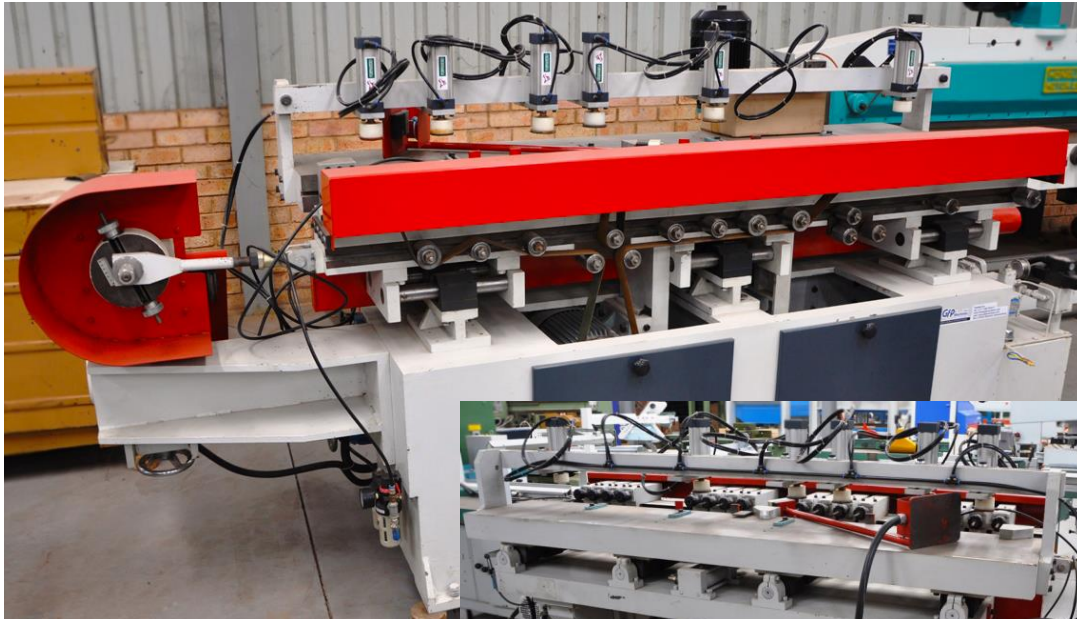

IWM FH-716, SIXTEEN HEAD SLOT MORTICER

Fully Automatic, well known respected brand

COUNTRY OF ORIGIN: ITALY

MAIN MOTOR: 5.5 horse power

- Suitable for large scale industrial production
- Used machine, but in excellent condition, good as new
- 3 Different oscillating speeds
- 6 Pneumatic hold down clamps for multi station work or long component work

THIS MACHINE HAS THE FOLLOWING
QUALITY SEALS

GOLD STANDARD

NEW MACHINE

COMBINATION MACHINE

ROBUST

FULLY SERVICED

TRUSTED BRAND

READY TO GO