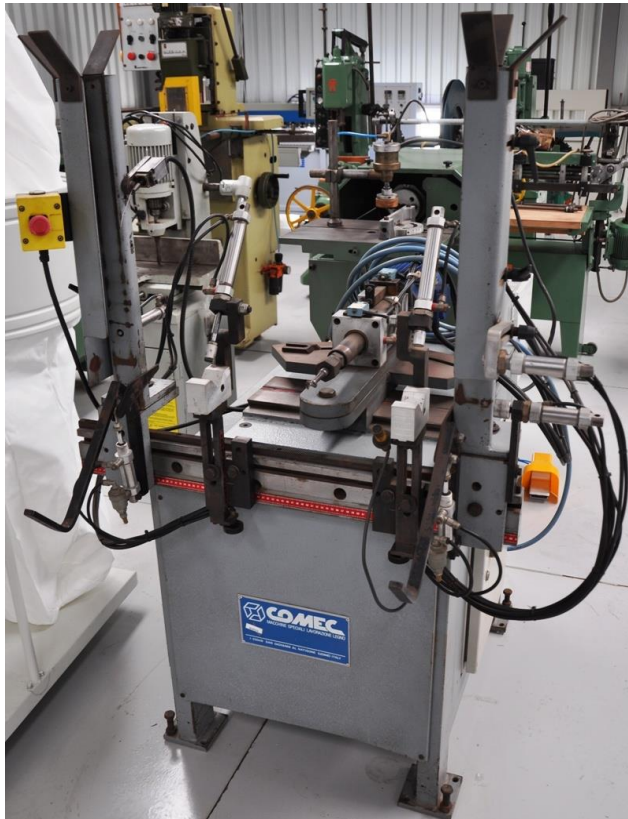

COMEC BORING MACHINE

Top quality, strong and reliable European machine, fully serviced

COUNTRY OF ORIGIN: ITALY

VOLT: 380v, 3 PHAZE, 50hz

- Pre-owned machine in good condition and sold fully serviced
- Single horizontal boring head (Pneumatically controlled)
- Maximum length of workpiece admitted -750mm
- Can bore horizontally at 90 degrees as well as + 30 degrees and minus 30 degrees
- Boring and counter boring with timber loading hopper

THIS MACHINE HAS THE FOLLOWING
QUALITY SEALS

GOLD STANDARD

NEW MACHINE

COMBINATION MACHINE

ROBUST

FULLY SERVICED

TRUSTED BRAND

READY TO GO