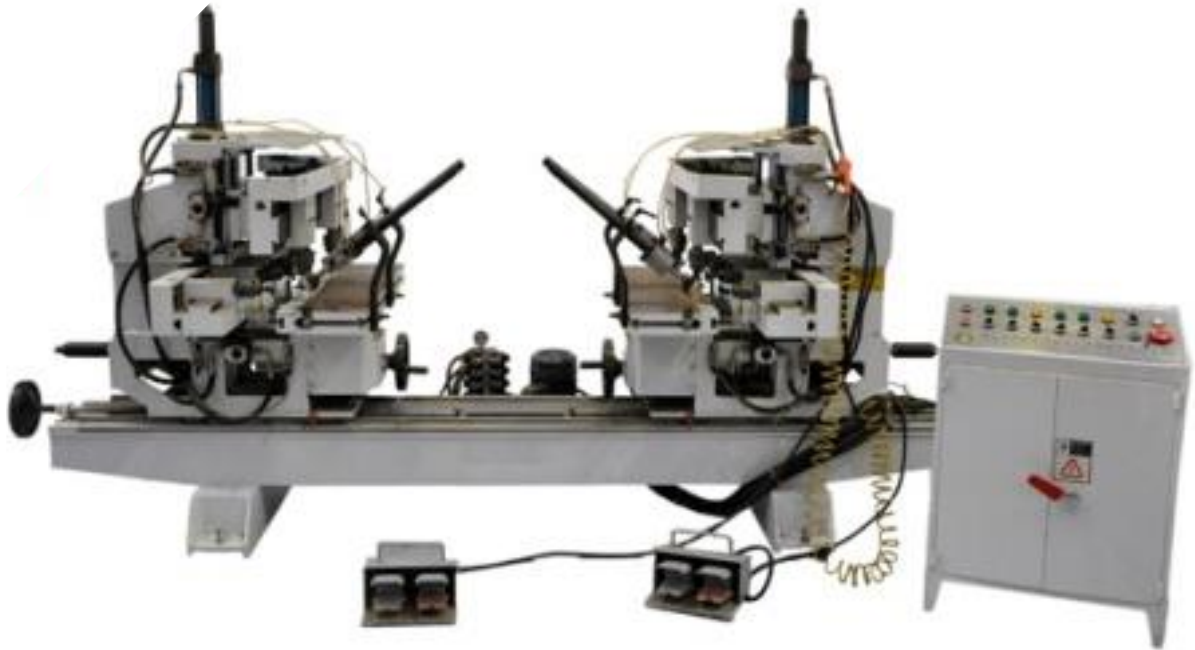

IWM HORIZONTAL AND VERTICAL MULTI BORER

Top quality, strong and reliable machine, fully serviced

VOLT: 380v, 3 PHAZE, 50hz

- Double sided heavy duty boring machine
- Left side horizontal has 5 adjustable heads
- Left side vertical has 5 adjustable heads
- Right side horizontal has 5 adjustable heads
- Right side vertical has 5 adjustable heads
- 2x Pneumatic clamps to hold work piece on each side
- All heads fitted with Jacobs chucks
- The sides can be used single or double action

THIS MACHINE HAS THE FOLLOWING
QUALITY SEALS

GOLD STANDARD

NEW MACHINE

COMBINATION MACHINE

ROBUST

FULLY SERVICED

TRUSTED BRAND

READY TO GO