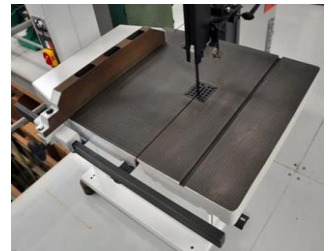

RM GROUP MJ700 HEAVY DUTY BAND SAW- NEW

Top quality, strong and reliable European machine

COUNTRY OF ORIGIN: ITALY

MOTOR: 3kw, 380v, 3 PHASE MOTOR, 50hz

CUTTING CAPACITY UNDER THE GUIDES: 350mm

THROAT WIDTH: 680mm

WEIGHT: 400kg

- Tilting table, complete with rip fence

THIS MACHINE HAS THE FOLLOWING
QUALITY SEALS

GOLD STANDARD

NEW MACHINE

COMBINATION MACHINE

ROBUST

FULLY SERVICED