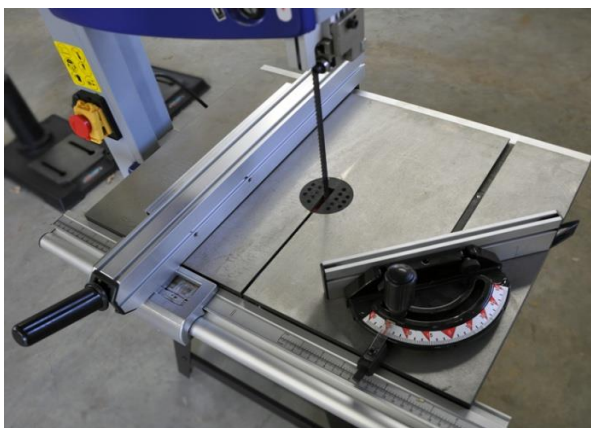

TOPLAND BAND SAW - NEW

Top quality, strong and reliable machine

MOTOR: 1kw, 220 volts

MAX CUTTING HEIGHT: 200mm

MAX CUTTING WIDTH: 350mm

- Tilting table with rip and mitre fence

THIS MACHINE HAS THE FOLLOWING
QUALITY SEALS

GOLD STANDARD

NEW MACHINE

COMBINATION MACHINE

ROBUST

FULLY SERVICED

TRUSTED BRAND

READY TO GO