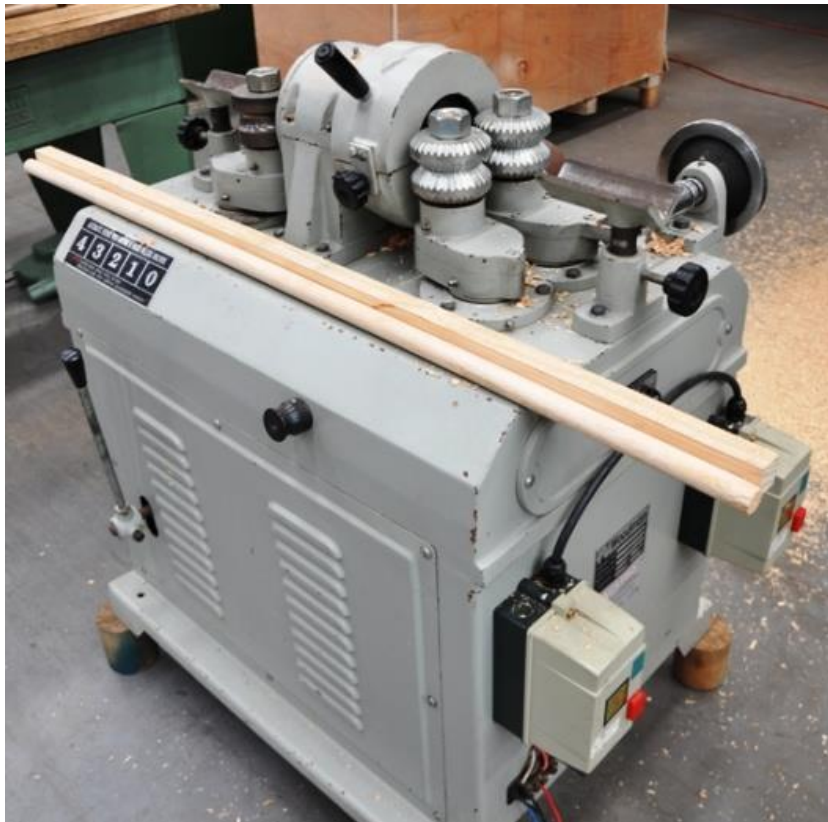

WOODMAN RM 260 ROD MILLER

Top quality, strong and reliable Rip Saw

MOTOR: 7hp

VOLT: 380

MAX WIDTH: 28mm

- Very strong heavy duty machine
- With fast production speeds up to 16m per minute
- Machine used, but in very good condition and sold fully serviced as to ensure quality

THIS MACHINE HAS THE FOLLOWING
QUALITY SEALS

GOLD STANDARD

NEW MACHINE

COMBINATION MACHINE

ROBUST

FULLY SERVICED

TRUSTED BRAND

READY TO GO