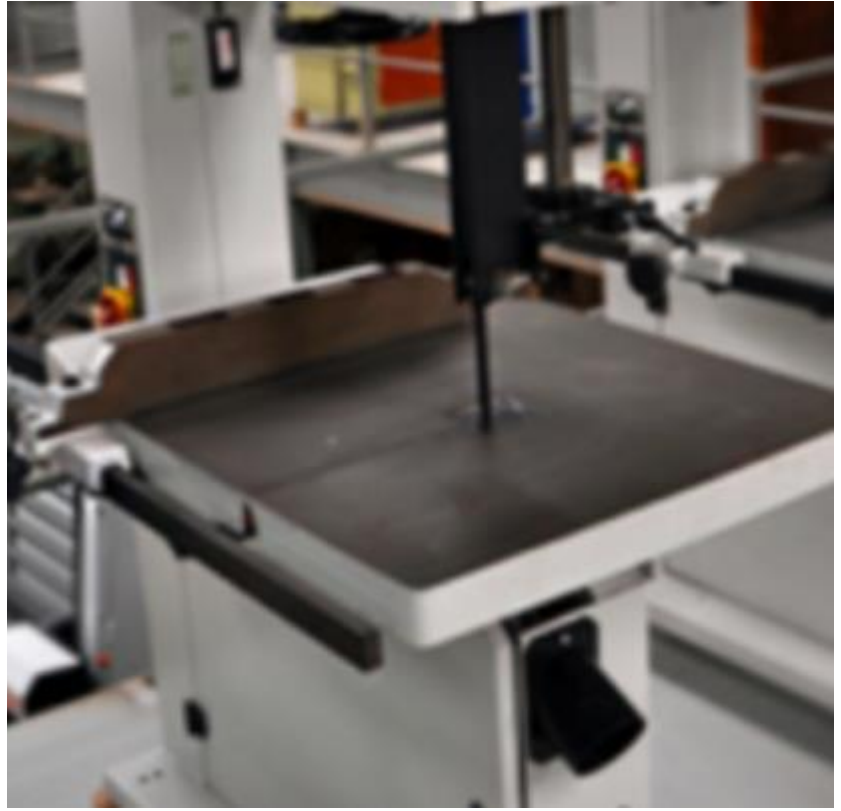

## MEBER 600MM BAND SAW

Top quality, strong and reliable European Band Saw

COUNTRY OF ORIGIN: ITALY

MOTOR: 3kw

VOLT: 380

MAX THICKNESS: 400mm

MAX WIDTH OF BOARD: 700mm Throat

THIS MACHINE HAS THE FOLLOWING  
**QUALITY SEALS**

GOLD STANDARD

NEW MACHINE

COMBINATION MACHINE

ROBUST

FULLY SERVICED

TRUSTED BRAND

READY TO GO